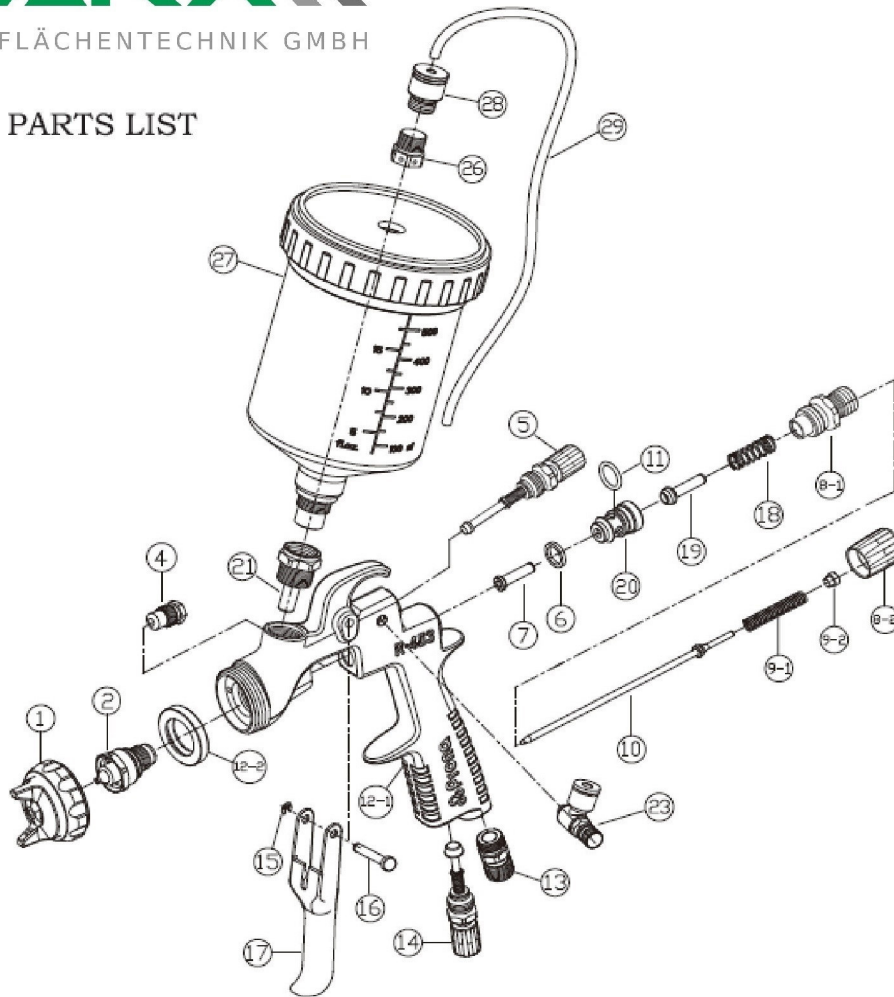

SPRAY GUN Prona R 403

R-403-G/R-403-G-PI

PARTS LIST

No	Description
1	AirCap
2+10	Nozzle Needle-Set
4	Fluid Needle Packing Screw
5	Pattern Adjusting Set
6	Needle Guide Packing
7	Needle Guide
8-1	Adjusting Knob Guide Set
8-2	Adjusting Knob
9-1	Needle Spring
9-2	Needle Spring Gasket
10	see Pos. 2
11	O-Ring
12-1	Gun Body
12-2	Connector Washer
13	Air Connector
14	Air Adjusting Set
15	Locking Ring
16	Trigger Stud
17	Trigger
18	Air Valve Spring
19	Air Valve
20	Air Valve Seat Set
21	Fluid Connector
23	Throttle
26	Silencer
27	Cup
28	Quick Connector
29	Air Pipe